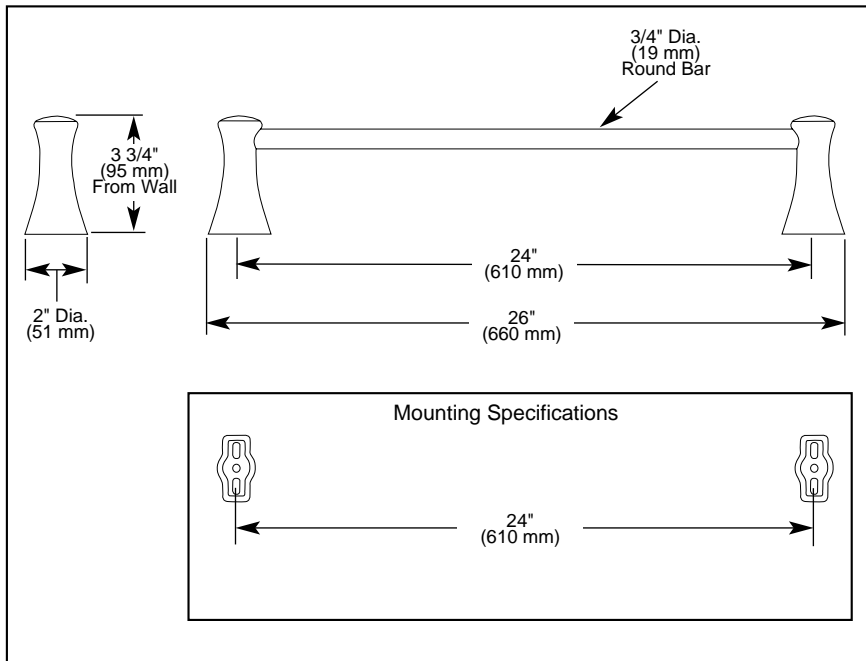

DELTA[®]

ACCESSORIES

- Lahara™ Bath Collection
- 24" Towel bar

Submitted Model No.: _____

Specific Features: _____

STANDARD SPECIFICATIONS:

- Wood blocking is preferable behind all wall surfaces. If wood blocking is not available, the following fasteners are suggested: Tile/Masonry-Plastic or lead Anchors Plaster/drywall-Toggle bolts.
- Mounting hardware and mounting template included with product.